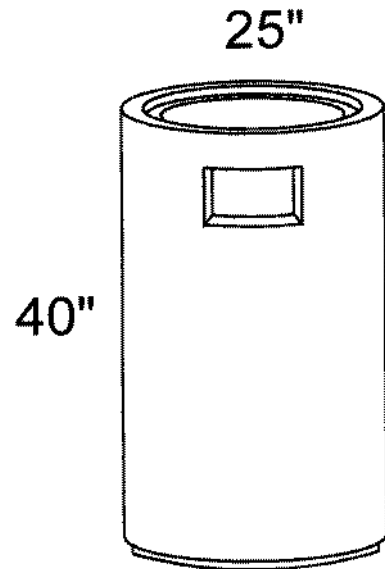

Robbins Precast

"Manufacturer of precast concrete products since 1974"

FS Planter

FS Planter

FS Receptacle

FS Receptacle

NuCast Industries, Inc.
23220 Park Canyon Dr
Corona, CA 92883
Tele 951-277-8888
Fax 951-277-8052
www.robbsinc.com
J32robbsins@earthlink.net