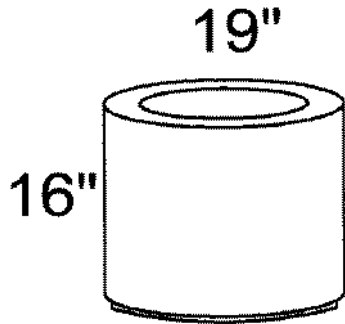

Robbins Precast

"Manufacturer of precast concrete products since 1974"

FS Planter

FS Planter

FS Receptacle

FS Receptacle

NuCast Industries, Inc.
23220 Park Canyon Dr
Corona, CA 92883
Tele 951-277-8888
Fax 951-277-8052
www.robbsinc.com
J32robbsins@earthlink.net